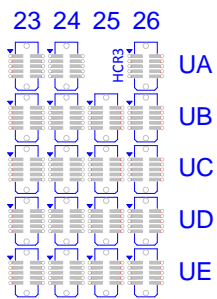

PRVX Channel (Signal : 1126-2250ch)

Relay ch : 181 - 360ch
HCR:5ch

CON. Pin No

TRANSPORT SCREW

FRONT

TRANSPORT SCREW

MANIPULATOR

CHANNELS 1501-2250

CHANNELS 751-1500

CHANNELS 1-750

Relay ch : 1 - 180ch
HCR:10ch

PRVX Channel (Signal : 1-1125ch)

Giga - Solution

COPYRIGHT 2018 AUGUST

S/N : [REDACTED]