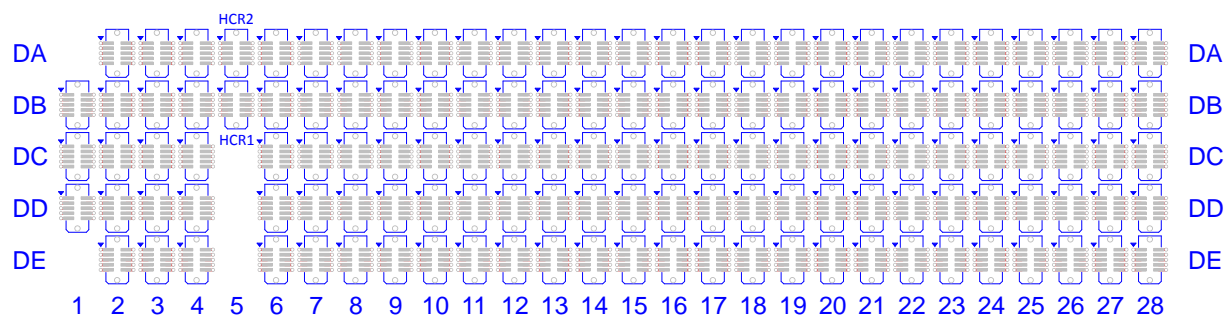

PRVX Channel (Signal : 1126-2250ch)

Relay ch : 181 - 360ch
HCR:5ch

CON. Pin No

TRANSPORT SCREW

FRONT

TRANSPORT SCREW

MANIPULATOR

CHANNELS 1501-2250

CHANNELS 751-1500

CHANNELS 1-750

Relay ch : 1 - 180ch
HCR:10ch

PRVX Channel (Signal : 1-1125ch)

Giga - Solution

COPYRIGHT 2018 AUGUST

S/N : [REDACTED]